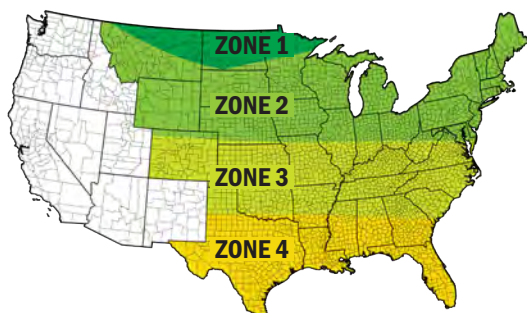

# Deer Candy Sugar Beets

- Late spring planted annual offering early/late fall food source
- Performs well on medium to heavy, well drained soils in full sun
- Provides high energy food source from vegetation & root

An excellent choice for a fall nutrition plot when deer are getting their bodies ready for the winter months. Deer Candy provides the nutritional needs for the fall and early winter.

LIFE CYCLE:	SEEDING RATE (LBS/ACRE):	BAG SIZE (LBS):
ANNUAL	2 - 3 (DRILLED), 8 (BROADCAST)	1

## PLANTING WINDOW (DATES ARE APPROXIMATE)

ZONE 1	ZONE 2	ZONE 3	ZONE 4
MAY 15 - JUN 30	MAY 1 - JUN 30, JUL 15 - SEP 1	AUG 1 - OCT 15	SEP 1 - OCT 31