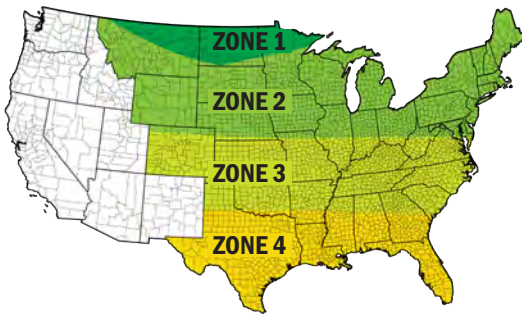

8847 GT1 Forage Soybeans

- Spring/fall planted annual species offering spring/summer/fall food source
- Performs well on light to heavy soil types in light shade to full sun
- Glyphosate tolerant, late maturity soybean stays green longer
- Increased plant height

A late maturing, glyphosate tolerant soybean with increased plant height, creating large amounts of forage.

LIFE CYCLE:	SEEDING RATE (SEEDS/ACRE):	BAG SIZE (SEED COUNT):
ANNUAL	140,000	140,000

PLANTING WINDOW (DATES ARE APPROXIMATE)

ZONE 1	ZONE 2	ZONE 3	ZONE 4
JUN 1 - JUN 30	MAY 15 - JUN 30	APR 1 - JUN 30	APR 1 - JUL 31