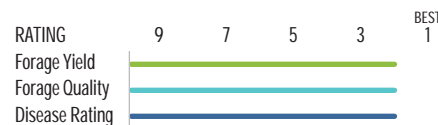

Agronomic Features

Cuttings/Season	3-5
Stand Persistence	Excellent
Early Seedling Growth	Very Good
Drought Stress	Very Good
Recovery After Cutting	Moderate to Fast
Forage Quality	Very Good

Disease Tolerance

Bacterial Wilt	High Resistance
Verticillium Wilt	High Resistance
Fusarium Wilt	High Resistance
Anthracnose (Race 1)	Resistance
Phytophthora Root Rot	High Resistance
Aphanomyces Root Rot (Race 1)	Resistance
Disease Rating Index	28/30

© 2021 Forage Genetics International, LLC. NEXGROW is a registered trademark of Forage Genetics International, LLC.

Due to the unique cropping practices do not plant Roundup Ready® Alfalfa in Imperial County, California, pending import approvals and until Forage Genetics International, LLC (FGI) grants express permission for such planting. Roundup Ready® Alfalfa has pending import approvals. It is a violation of national and international law to move material containing biotech traits across boundaries into nations where import is not permitted. Growers should talk to their grain handler or product purchaser to confirm their buying position for this product. Visit www.ForageGenetics.com/legal for the full legal, stewardship and trademark statements for these products.

ALWAYS READ AND FOLLOW PESTICIDE LABEL DIRECTIONS. Roundup Ready® crops contain genes that confer tolerance to glyphosate. Glyphosate herbicides will kill crops that are not tolerant to glyphosate.