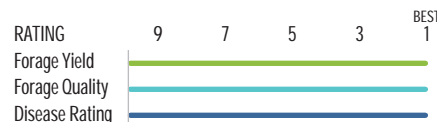

Fall Dormancy: 4.0 / Winter Hardiness: 2.0

Agronomic Features

Yield Cuts	4+
Fall Growth	Late Fall Dormancy
Stand Persistence	Excellent
Early Seedling Growth	Very Good
Drought Stress	Very Good
Recovery After Cutting	Fast
Forage Quality	Excellent
Salt Tolerance	Germination