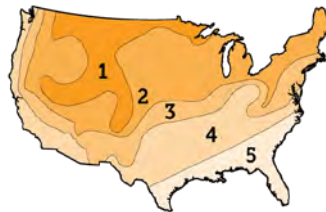

SEEDING INFORMATION

		LBS/ACRE*
MONO*	12 - 15	SEEDS/LB ○
MIX*	○	BULK DENSITY AVG 52 lbs/ft ³
FORAGE*	15 - 20	GERM SOIL TEMP 45° F
AERIAL APPLICATION*	20 - 25	DAYS TO EMERGENCE Varies
SEEDING DEPTH (IN)	1/4 - 1/2	CARBON/NITROGEN RATIO ○

NUTRITIONAL VALUE: Varies greatly depending on maturity

NEL ¹ MCAL/LB	Nutrition values vary due to differences in forage quality of the mix components & differences in how & when each component is harvested (grazed versus baleage)	CRUDE PROTEIN	16 - 18
ADF% ²		DM TONS/ACRE	2 - 4
NDF% ³		DAYS TO FIRST HARVEST	45 - 60
TDN		DAYS TO NEXT HARVEST	Spring

GRAZE: +++ | **BALEAGE:** + | **CHOP:** ++ + Some Benefit | ++ More Benefit | +++ Best Benefit

¹ Net Energy for Lactation = Energy available after subtracting digestive and metabolic losses
² Acid Detergent Fiber = Low values mean more digestible
³ Neutral Detergent Fiber = Low values mean cows can eat more

CONSIDERATIONS

When seeded early in summer/fall, consider additional grasses to help compete with the quick radish growth. Heavy crimson clover may invite voles.

PLANTING WINDOW

- ① NO LATER THAN AUGUST 20
- ② NO LATER THAN SEPTEMBER 1
- ③ NO LATER THAN SEPTEMBER 10
- ④ NO LATER THAN SEPTEMBER 20
- ⑤ NO LATER THAN OCTOBER 1